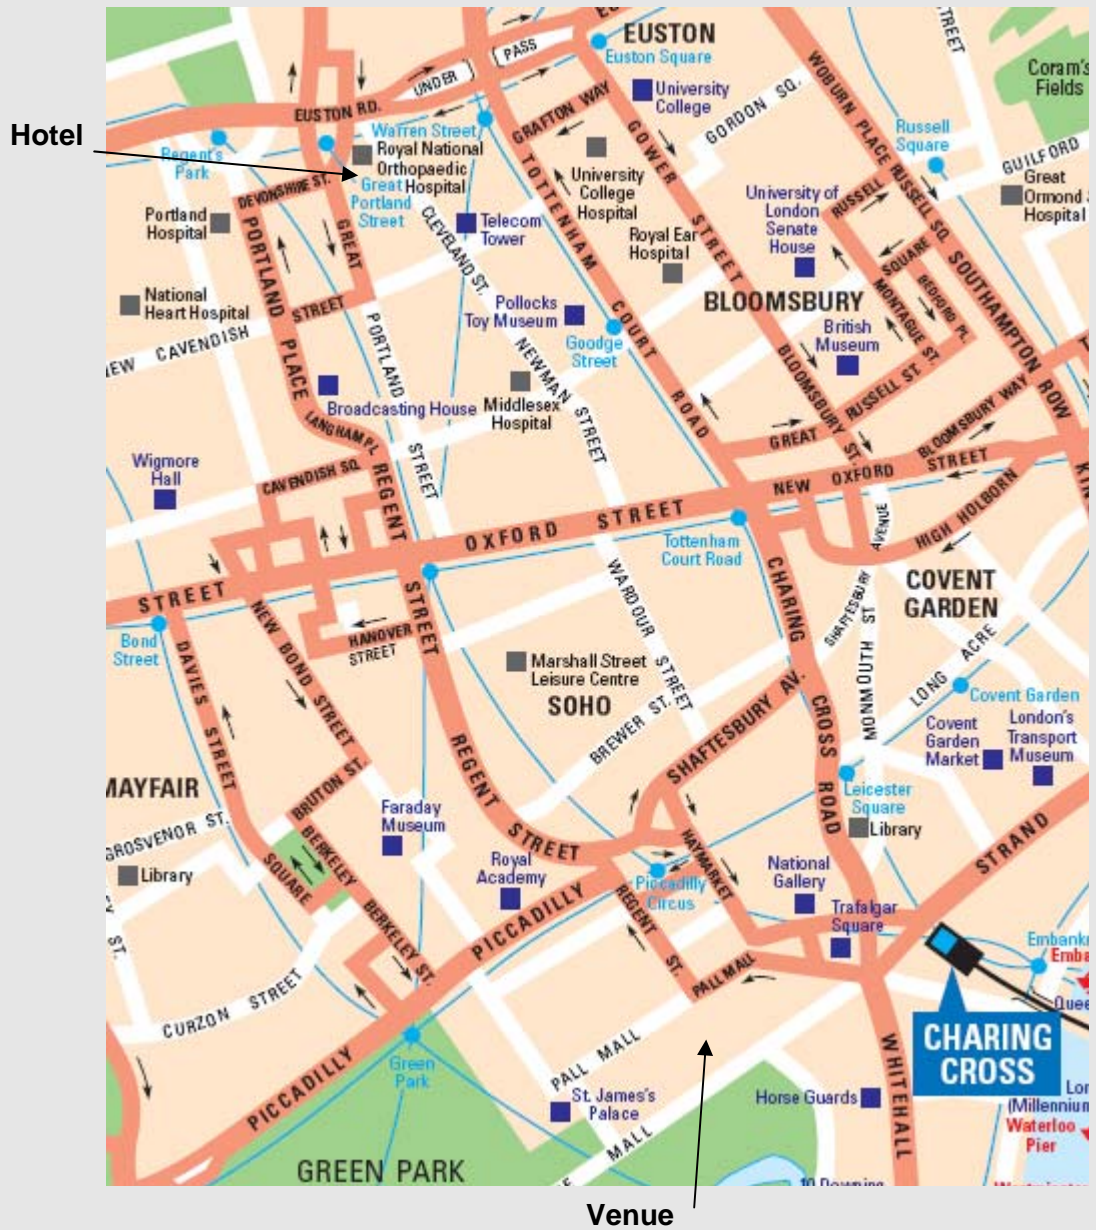

Nearest Tube Station

-  Piccadilly Circus
-  Charing Cross
-  Victoria

Railway Station

-  Charing Cross
-  Victoria

Car Parking

-  On-street parking

For more travel information to the venue and better map:

<http://royalsociety.org/publication.asp?id=1878>

Nearest Tube Station

-  Great Portland St.
-  Regents Park
-  Oxford Circus

Railway Station

-  Euston
-  Kings Cross
- St. Pancras

Car Parking

-  On-street parking
-  The NCP in Bolsover Street

For more travel information to the hotel:

For a better map, please consult www.mappy.com or <http://maps.google.com>

Getting between the venue and the hotel

On foot:

6-9 Carlton House Terrace London
Carry on the Waterloo Place in northern direction [91m]
Turn right on the Haymarket (A4) [410m]
Carry on the Great Windmill Street (A401) [87m]
Turn right on the Shaftesbury Avenue (A401) [100m]
Turn left on the Rupert Street [110m]
Carry on the Walker's Court [52m]
Carry on the Berwick Street [390m]
Enter into Paddington
Carry on the Wells Street [400m]
Turn left on the Riding House Street [26m]
Turn right on the Great Titchfield Street [210m]
Turn left on the New Cavendish Street [47m]
Turn right on the Bolsover Street [40m]
20-28 Bolsover Street London

By tub:

2 stops on the Bakerloo line. From Picadilly Circus to Regent Street.

Tub map: <http://www.tfl.gov.uk/assets/downloads/Standard-Tube-map.pdf>