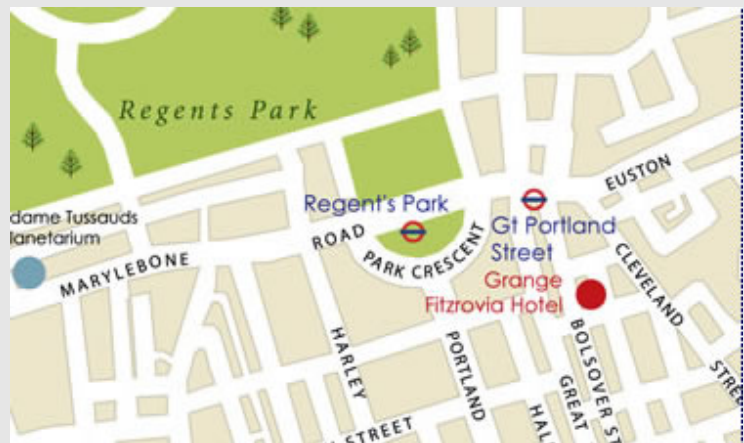

Nearest Tube Station

-  Great Portland St.
-  Regents Park
-  Oxford Circus

Railway Station

-  Euston
-  Kings Cross
- St. Pancras

Car Parking

-  On-street parking
-  The NCP in Bolsover Street

For more travel information to the hotel:

http://www.grangehotels.com/grange_fitzrovia_hotel/fitzrovia_map.htm

Contact details organisers

AnnaKarin Hedin +32 473 68 20 65

Travel between the venue and the hotel

The distance on foot from the venue to the hotel is 2 km in a northern direction.

For a better map, please consult www.mappy.com or <http://maps.google.com>

Getting between the venue and the hotel

On foot:

6-9 Carlton House Terrace London
Carry on the Waterloo Place in northern direction [91m]
Turn right on the Haymarket (A4) [410m]
Carry on the Great Windmill Street (A401) [87m]
Turn right on the Shaftesbury Avenue (A401) [100m]
Turn left on the Rupert Street [110m]
Carry on the Walker's Court [52m]
Carry on the Berwick Street [390m]
Enter into Paddington
Carry on the Wells Street [400m]
Turn left on the Riding House Street [26m]
Turn right on the Great Titchfield Street [210m]
Turn left on the New Cavendish Street [47m]
Turn right on the Bolsover Street [40m]
20-28 Bolsover Street London

By tub:

2 stops on the Bakerloo line. From Picadilly Circus to Regent Street.

Tub map: <http://www.tfl.gov.uk/assets/downloads/Standard-Tube-map.pdf>